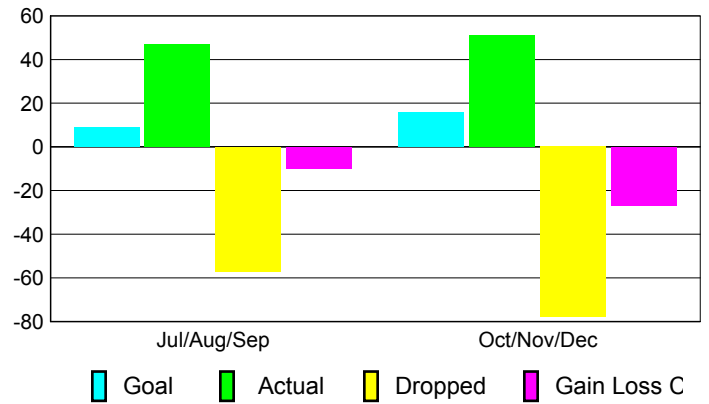

Membership Results 2010-2011

Goal, New, Dropped, Gain/Loss