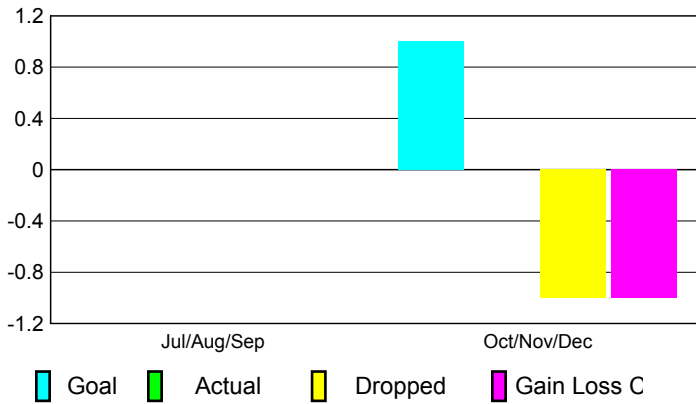

2010-2011 GMT Reports for District (or Undistricted) **District 201Q3**

GMT: **Anthony 'Tony' J Benbow**

Location: **AUSTRALIA**

GMT CA: **7**

CLUBS

Club Results
2010-2011

Clubs
2009-2010

Month	New Club Goal	Actual New Clubs	Actual Dropped Clubs	Gain/Loss of Clubs	Gain/Loss of Clubs
Jul/Aug/Sep	0	0	0	0	1
Oct/Nov/Dec	1	0	-1	-1	0
Totals	1	0	-1	-1	1

Club Results 2010-2011

Goal, New, Dropped, Gain/Loss

Comparison of Club Gain/Loss

Current Year Compared to the Previous Year

YTD Status Quo Clubs 2010-2011

Status Quo Clubs Compared to Status Quo Members

MEMBERSHIP