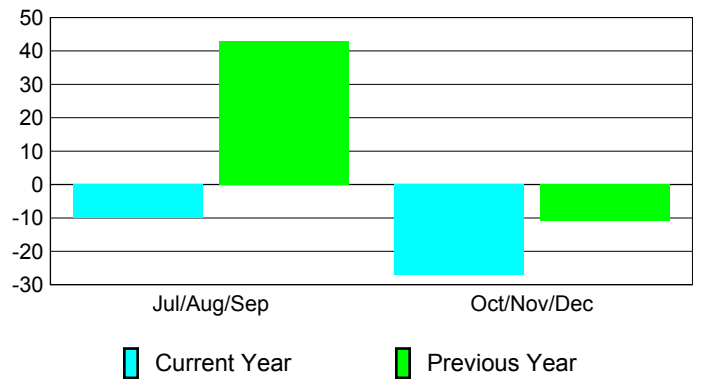

Comparison of Membership Gain/Loss

Current Year Compared to the Previous Year